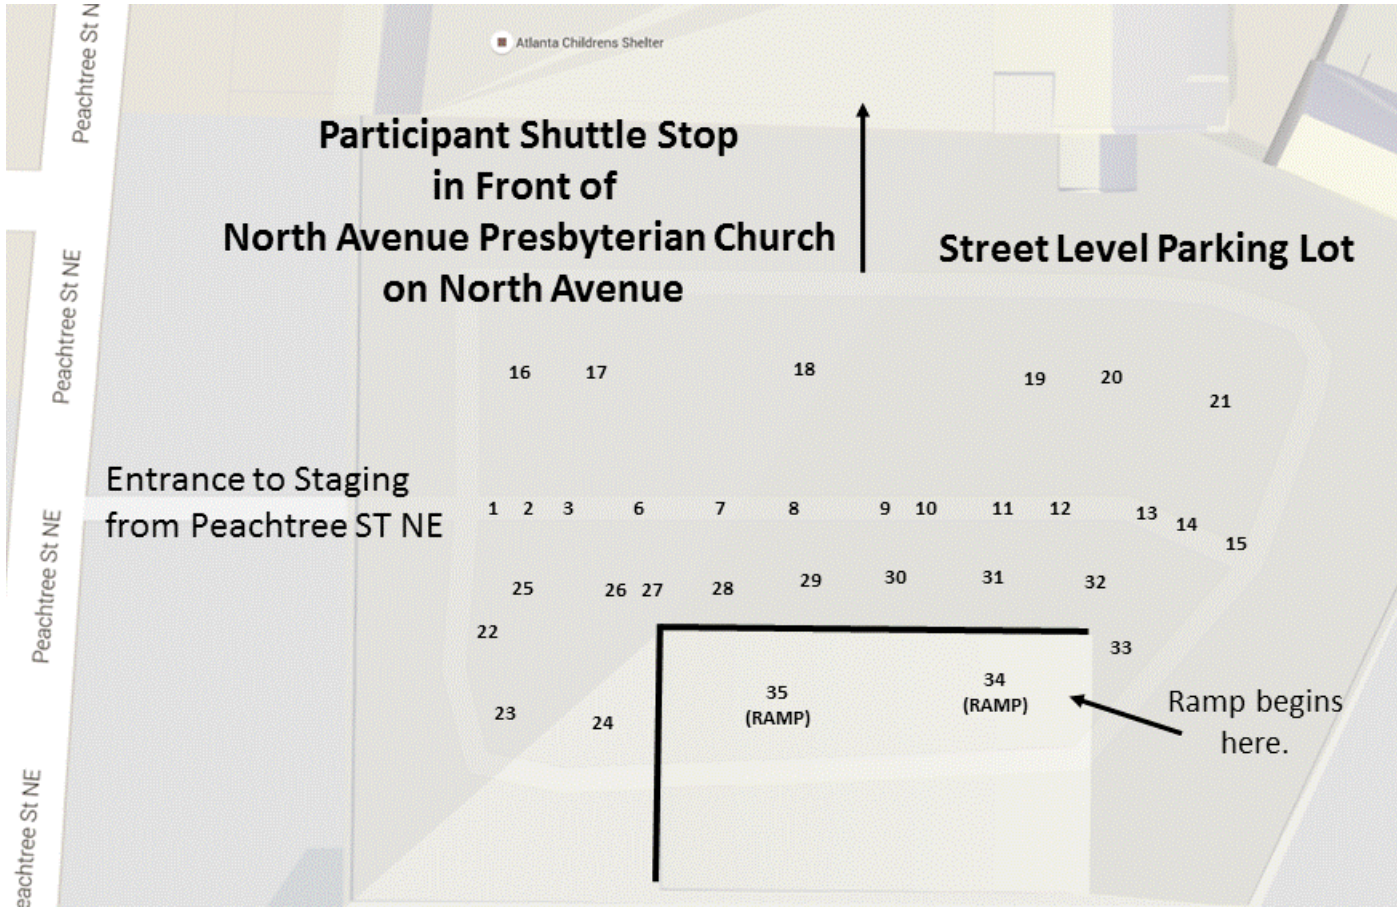

2015 Dragon Con Parade Staging

1	Janny Wurtz	20	Pirates
2	Banner & Dragons	21	Amer SF/F
3	USCM/AvP (official color guard)	22	BSG
4	Medieval Times GRAND MARSHAL	23	GoT (Game of Thrones)
6	Star Trek	24	Disney
7	Everything DC	25	Brit Track
8	Tolkien	26	GoC (Girls of the Con)
9	YAL	27	Stargate
10	Skeptics	28	Horror
11	Kaleidoscope	29	Kenyon's Minions & Blood Mobile
12	Puppetry	30	Ghostbusters
13	Seed & Feed Marching A's and DC Roller Girls	31	Fans For Christ
14	Anime	32	Alternate History
15	Airbender	33	Lakeside HS Band
16	Silk Roads	34	Superheroes & Villains
17	Ancient History	35	Armory
18	Gaming	36	CXS Fairies
19	Historical	37	Fantasy Lit
		38	Periodic Table

39	Animation	44	GI Joes/COBRA
40	DC Over 40	45	Eternals
41	Apocalypse Rising	46	Star Wars
42	Whedon	47	Santa Claus Unit
43	DC Geeks		